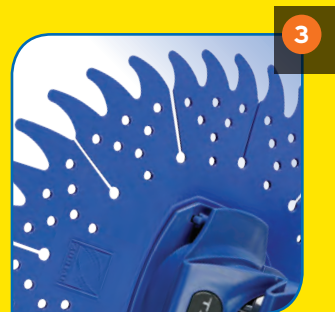

ZODIAC[®]

T3[®]

a better life[™]

UNDERGROUND SUCTION POOL CLEANER

T3[®]

Smart, Simple, Swift

www.aybwatersolutions.mx

T3

Smart,
Simple,
Swift

1 DURA LIFE DIAPHRAGM
Reliable power source provides maximum durability and silent operation.

2 WHEEL DEFLECTOR/ QUICK CONNECTOR
Enables fluid navigation around corners, steps and ladders. Easily and securely connects to cleaner head.

3 SINGLE FINNED DISC TECHNOLOGY
14" disc diameter for greater agility in tight corners, and unimpaired cleaning over lights, main drains and wall fittings.

4 TWIST LOCKING HOSE
Provides simple connection and reduces vacuum loss.